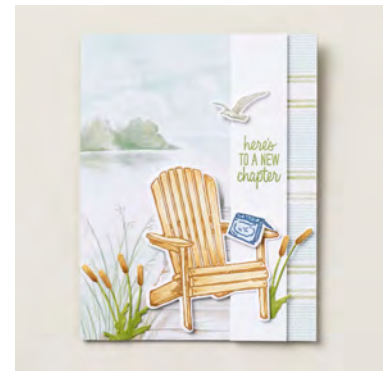

INSTRUCTIONS

TECHNIQUES:

- Blender Pen Coloring