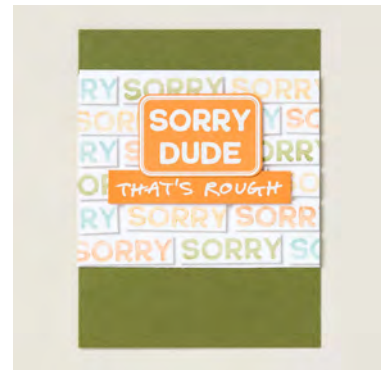

INSTRUCTIONS

Sorry strips in the background are stamped off.

TECHNIQUES:

- Create your own DSP
- Heat Embossing