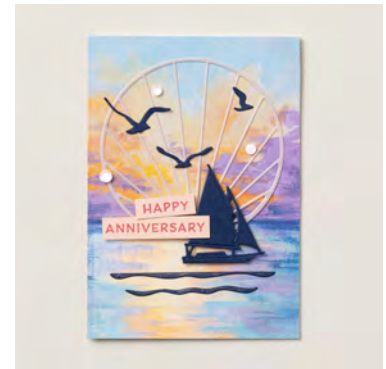

INSTRUCTIONS