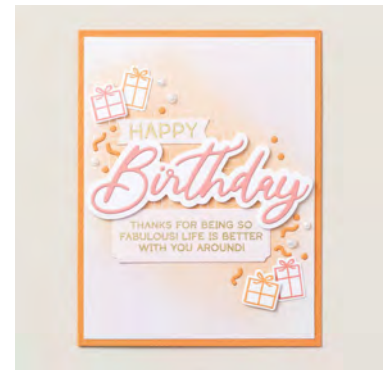

INSTRUCTIONS

Blend the specialty paper with barely blush and timid tiger with a blending brush.

TECHNIQUES:

- Blending Brushes
- Heat Embossing