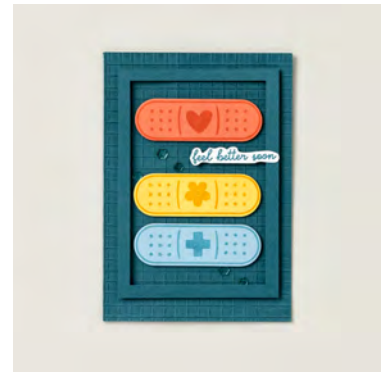

PAGE #: 1   **CRAFTER LEVEL:** Artfully Avid   **CARD BASE SIZE:** Standard A4

PAPER

119683 - Daffodil Delight 8-1/2" X 11" Cardstock, 122925 - Calypso Coral 8-1/2" X 11" Cardstock, 146982 - Balmy Blue 8-1/2" X 11" Cardstock, 150880 - Pretty Peacock 8-1/2" X 11" Cardstock, 166780 - Basic White 8-1/2" X 11" Cardstock

INK

102283 - Versamark Pad, 147094 - Daffodil Delight Classic Stampin' Pad, 147101 - Calypso Coral Classic Stampin' Pad, 147105 - Balmy Blue Classic Stampin' Pad, 150083 - Pretty Peacock Classic Stampin' Pad

TOOLS

104430 - Stampin' Dimensionals, 141825 - Foam Adhesive Strips, 152392 - Paper Trimmer, 162936 - Stampin' Brayer

EMBELLISHMENTS

165233 - Shades Of Green Hexagons

BUNDLES

167887 - Ouch Bundle (English)

INSTRUCTIONS

I scored every 1/4 inch vertically and then horizontally to create grid on card base. Used brayer with versamark so grid can show up darker.

TECHNIQUES:

- Fussy cutting

PAGE #: 1   **CRAFTER LEVEL:** App Avid   **CARD BASE SIZE:** Square 4"

PAPER

121045 - Basic Black 8-1/2" X 11" Cardstock, 141416 - Flirty Flamingo 8-1/2" X 11" Cardstock, 166669 - Daffodil Delight 12" X 12" (30.5 X 30.5 Cm) Two-Tone Cardstock, 166689 - Petal Pink 12" X 12" (30.5 X 30.5 Cm) Two-Tone Cardstock, 166691 - Pool Party 12" X 12" (30.5 X 30.5 Cm) Two-Tone Cardstock, 166706 - Timid Tiger 12" X 12" (30.5 X 30.5 Cm) Two-Tone Cardstock, 166780 - Basic White 8-1/2" X 11" Cardstock

INK

132708 - Tuxedo Black Memento Ink Pad, 147094 - Daffodil Delight Classic Stampin' Pad, 165278 - Timid Tiger Classic Stampin' Pad

TOOLS

104430 - Stampin' Dimensionals, 110755 - Multipurpose Liquid Glue

EMBELLISHMENTS

167785 - Sunset Sparkle Sequins

BUNDLES

167903 - Splash & Relax Bundle