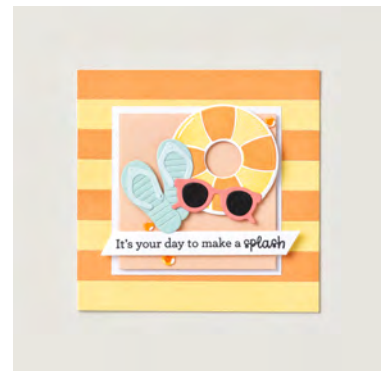

INSTRUCTIONS

TECHNIQUES:

- Paper Piecing