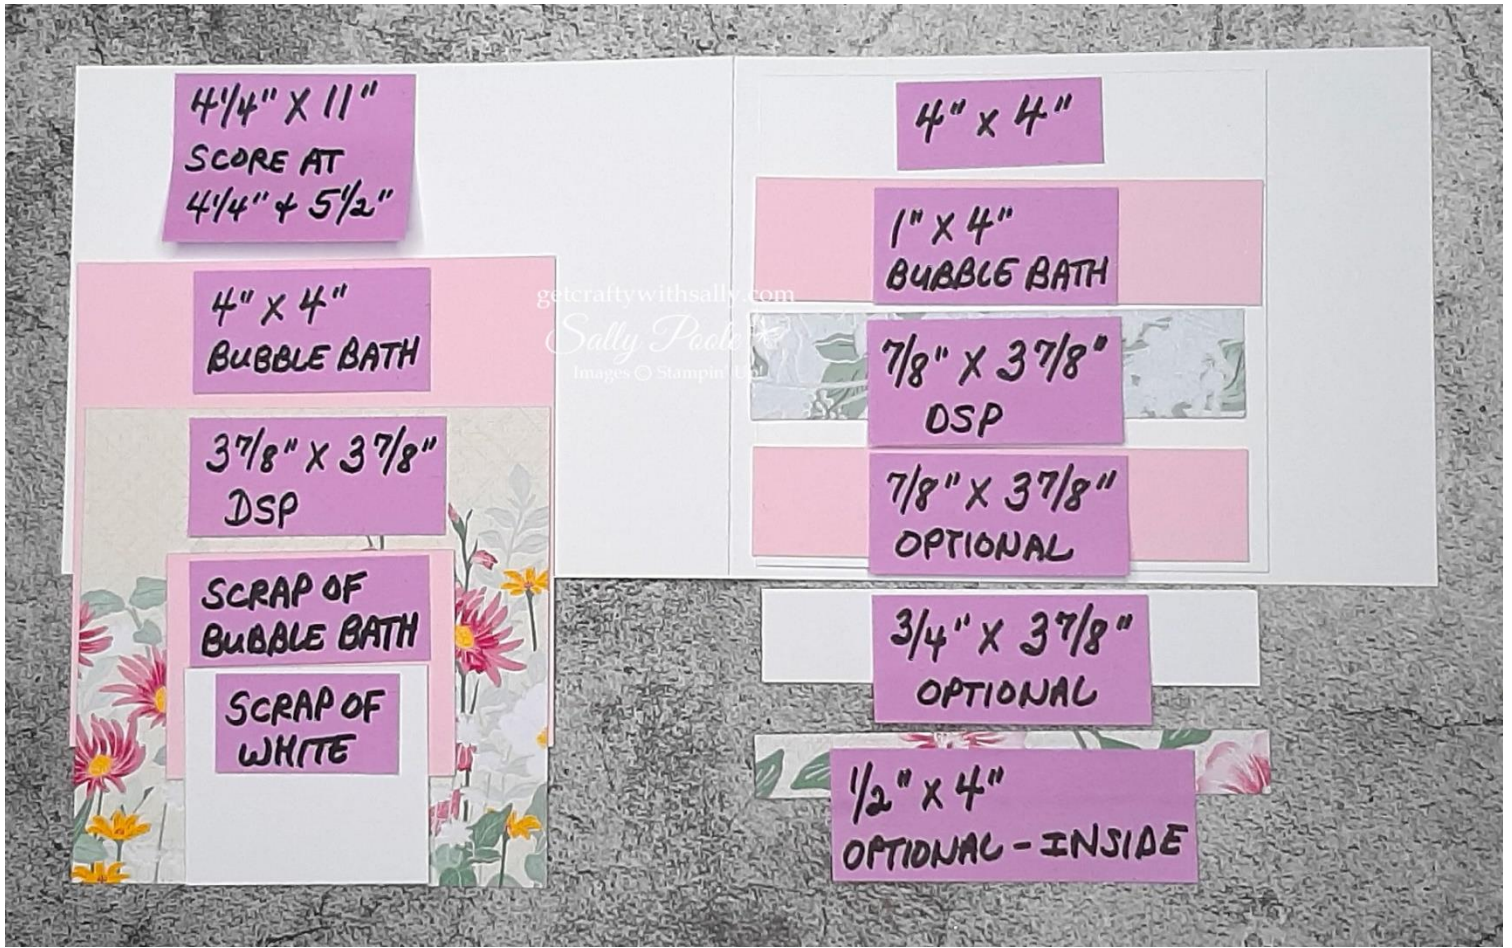

1 piece of BUBBLE BATH cardstock cut at 4" x 4".

1 piece of VELVET MEADOW Specialty Designer Series Paper cut at 3 7/8" x 3 7/8".

1 piece of BUBBLE BATH cardstock cut at 1" X 4".

1 piece of VELVET MEADOW Specialty Designer Series Paper cut at 7/8" X 3 7/8".

1 piece of BASIC WHITE cardstock cut at 4" X 4". (Inside.)

1 scrap of BUBBLE BATH cardstock. (Scalloped circle under sentiment piece.)

1 scrap of White cardstock. (Sentiment.)

1 piece of VELVET MEADOW Specialty Designer Series Paper cut at ½" X 4". (Inside – Optional.)

1 piece of BUBBLE BATH cardstock cut at 7/8" x 3 7/8". (Optional.)

1 piece of BASIC WHITE cardstock cut at ¾" x 3 7/8". (Optional.)

Other Supplies:

BRANCHING OUT stamp set. (Sentiment.)

Dies: STYLISH SHAPES – 2nd largest circle, and LAYERING CIRCLES FRAMELITS –

1 7/16" Scalloped Circle – Inside circle measurement.

Ink for sentiment. (I used TSUKINEKO VersaFine CLAIR.)

MISTY MOONLIGHT & White ¼" Starter Ribbon Pack.

2026-2028 IN COLOR DOTS – BARELY BLUSH.

Cardstock: PEACEFUL PINE and CLOUD COVER.